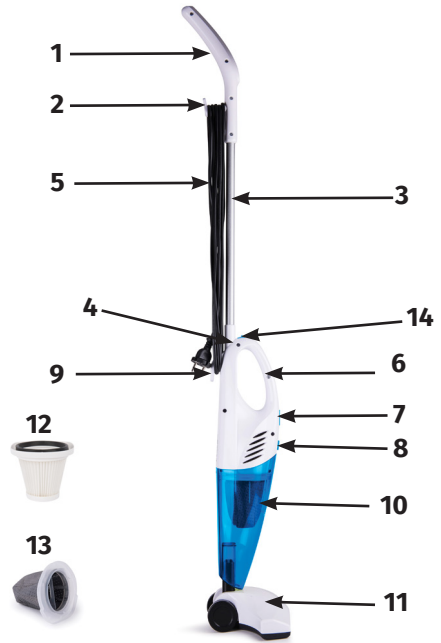

## II. DESCRIPTIONS

1. Extension Pipe Holder
2. Cord Hook
3. Extension Tube
4. Extension Tube Nest
5. Power Cord
6. Handle
7. On/Off Switch
8. Latch for Opening Dust Bag
9. Wrap-Around Cable Hook
10. Dust Container
11. Floor Brush
12. HEPA Filter
13. Cloth Filter
14. Extension Tube Release Button